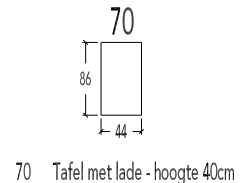

Relaxen zijn standaard uitgerust met een Herzwege functie